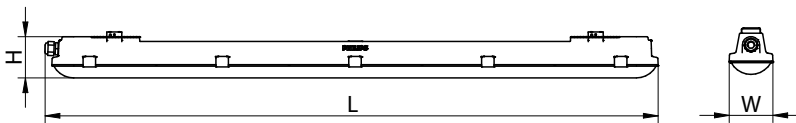

Model	W (mm)	H (mm)	L (mm)
2ft	87	82	661
4ft	87	82	1223
5ft	87	82	1504

Dimensions in mm (Nominal)

CoreLine Waterproof Batten continued

CORELINE WATERPROOF BATTEN			
Family Name	CoreLine Waterproof Batten	Installation	Surface Mounted, Suspension Hook
Model	WT120C - Standalone version	IP rating	IP65
Lumen/ Watt	6000lm/ 57W 4000lm/ 41W 3400lm/ 29W 2200lm/ 23W 1800lm/ 19W	IK Rating	IK08
CCT	4000K	Weight	1500mm - 1.82kg 1200mm - 1.53kg 600mm - 0.93kg
Colour Rendering Index (CRI)	80	Colour of housing	Light Grey
Flex and Plug	No	Application	Industry, F&B, Parking, Semi Outdoor, Under Canopy, Underground
*Lifetime (L70)	50,000hrs	Accessories (Included)	Mounting bracket (2pcs), suspension hook (2pcs), anti-vandal screws (2pcs), grommet (2pcs), cable gland (2pcs)
Unified Glare Ratio (UGR)	UGR23	Suspension Height - min/max	NA
Optics	Symmetrical wide beam	Maximum Run Length	NA
Driver		* = When the fitting reaches 70% of full potential (new)	
Dimmable	PSU (Fixed)		